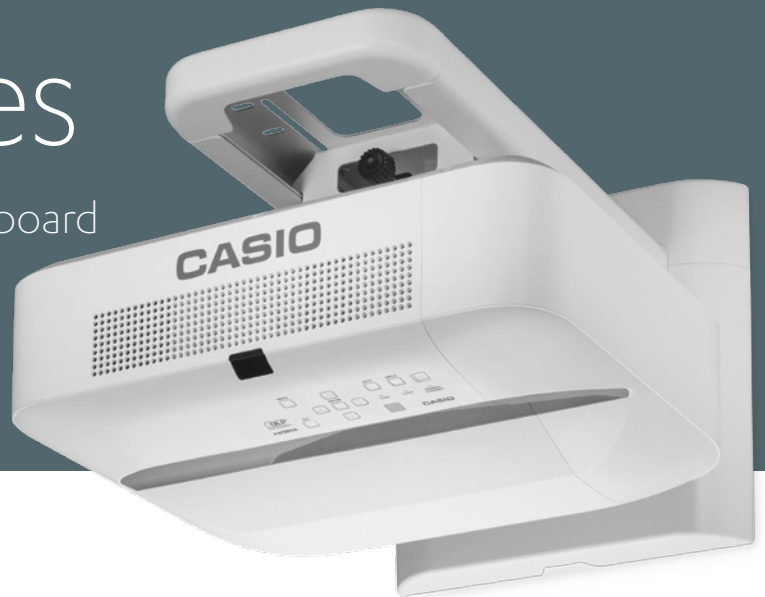

Ultra Short Throw Series

A brilliant solution for every whiteboard

Ceiling mounting YM-80: optional

XJ-UT351W | XJ-UT351WN | XJ-UT311WN

The Ultra Short Throw Series offers even more flexibility when planning lessons. With a brightness of up to 3,500 lumens, the projectors in this series produce great images even over short distances.

LampFree Features

- Up to 3,500 lumens
- Intelligent Brightness Control
- Quick Start (5 seconds to full brightness)
- Direct ON/OFF
- Network Connectivities
- Ultra Short Throw Ratio (0.28:1)

Low Carbon Footprint