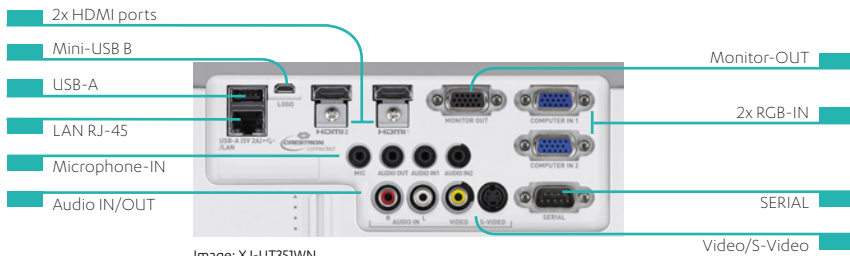

Eco Mode can save as much as 50% energy costs, and we link it to an ambient light sensor, producing great images by automatically adjusting the projector brightness to the brightness of the room.

Technical specifications of the Ultra Short Throw Series at a glance:		XJ-UT351W	XJ-UT351WN	XJ-UT311WN
Display	Technology: Resolution: Brightness:		0.65" DLP® chip (WXGA) 1,280 x 800 pixels (WXGA) 3,500 L	3,100 L
Illumination technology	Type: Service life:		Laser and LED Hybrid Technology up to 20,000 hours	
Picture	Contrast: Colour depth:		20,000:1 up to 1.07 billion (full colour)	
Projection lens	Technology: Projection ratio (viewing distance : width): Offset: Focus:		Fixed zoom/mirror system 0.28:1 70 % Manual	
Projection	Size of the projection screen:		50" (1.27 m) to 110" (2.79 m)	
Keystone correction	Horizontal/vertical (manual):		±5°	
Interfaces	Computer: Digital input: Component video: Audio: Microphone: USB: Logo port: Wireless connections: Plug-in USB devices ¹ :		2x RGB port (RGB 15 pin mini D-sub (VGA)) 2x HDMI type A RCA (composite), S-Video Input terminal: 1x RCA (R/L), 2x 3.5 mm stereo mini jack, Output terminal: 1x 3.5 mm stereo mini jack 3.5 mm monaural mini jack USB Typ A ¹ USB type A (USB 2.0) via Mini USB Optional: CASIO Wireless LAN Adapter (YW-40) CASIO Wireless LAN Adapter (YW-40) is included USB memory stick, CASIO Wireless Adapter YW-40, selected CASIO graphing calculator/electronic dictionaries and digital cameras from CASIO ²	1x HDMI type A
Extended functions			Direct power on, direct power off, rear projection, freeze, blank screen, ceiling mounting	
Outputs	Audio: RGB output:		3.5 mm variable audio mini stereo RGB Mini 15 pin D-Sub	
Audio system			16 W monaural speaker	
Control system	Control inputs: LAN: Compatible control systems:		RS-232 (Mini D-sub 9 pin) RJ-45 Crestron, AMX, Extron, SP Controls	
Operating noise	Eco 1/Normal:		28-37 dB	
Energy consumption	Light Control On (Light Output 1-7): Light Control Off (Normal/Bright): Standby:		105-185 W 200-225 W 0.23 W	90-160 W 170-195 W
Computer compatibility	Max. resolution (compressed):		1,920 x 1,200 Pixel (WUXGA)	
Video compatibility	Norms: Signals:		PAL-N/-M, PAL60, SECAM, NTSC YCbCr/YpPr	
Included with accessories	IR remote control: Other:	YT-160		YT-131
Optional accessories	Ceiling mounting:		Batteries (2x AAA), mains cable, RGB cable, warranty card, quick guide, Wireless LAN Adapter (YW-40) ³ YM-80 (4x M4/10 mm)	
General	Dimensions (W x H x D): Weight: Operating temperature: Warranty:		Cover included: 413 x 153 x 333 mm / Cover not included: 338 x 153 x 333 mm 5.7 kg 5-35°C 1. When used for less than 12 hours per day: Projector: three years Light source: five years or 10,000 hours ⁴ 2. When used continuously for more than 12 hours per day Projector: two years Light source: two years or 6,000 hours ⁴	